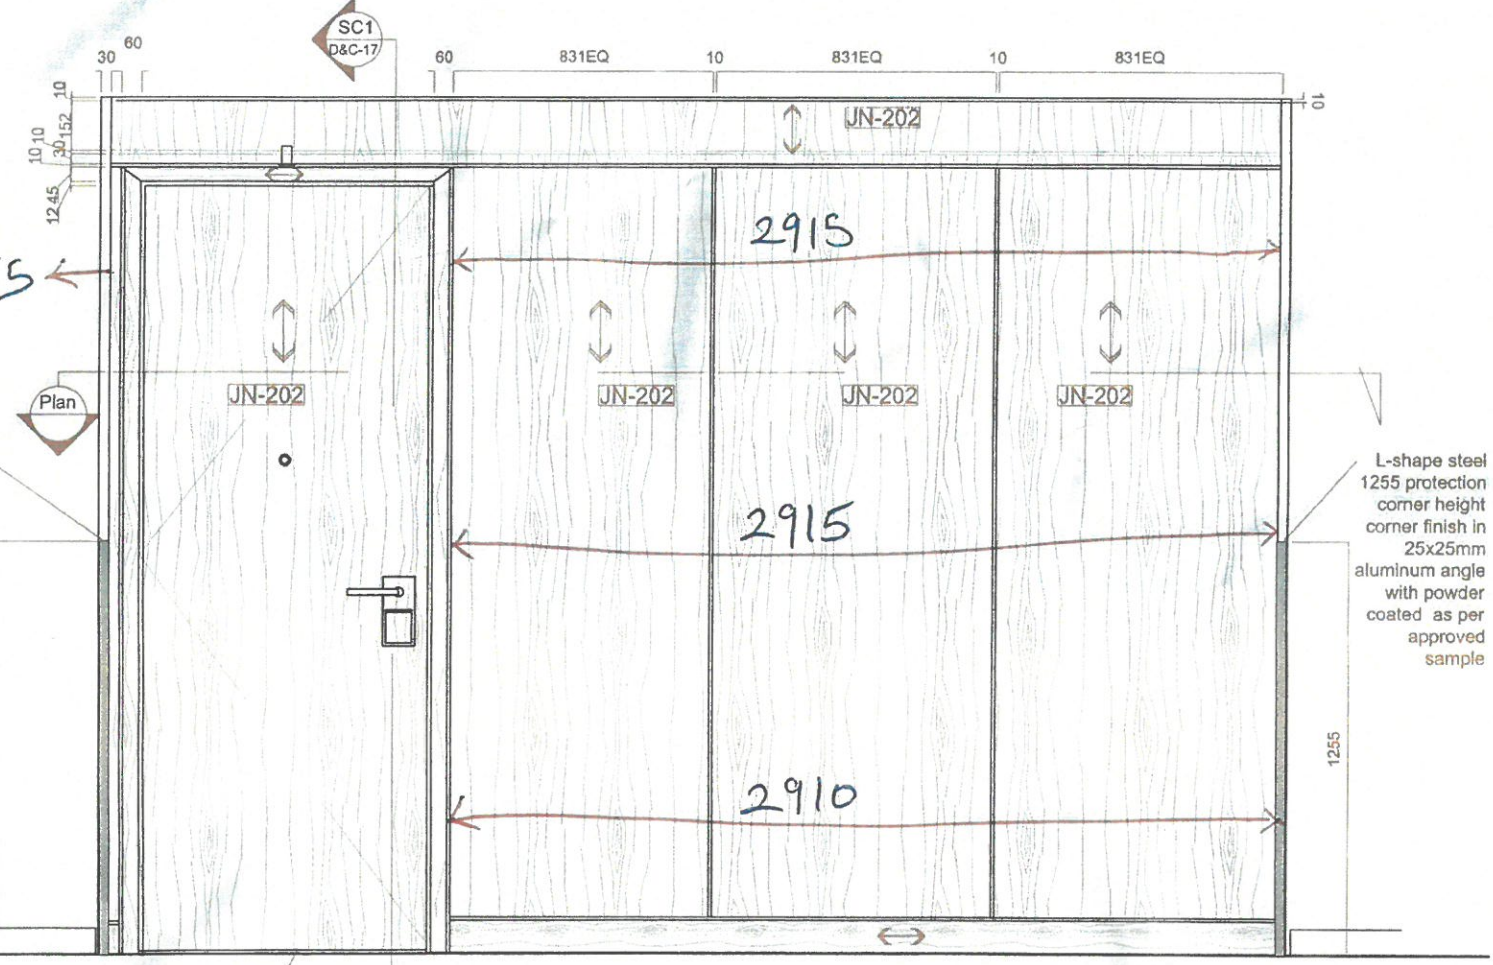

Project
Hyatt Regency Hotel
NG-Lagos-Ikeja

Owner

Date	Description
01-09-2023	A FOR APPROVAL
25-10-2023	B FOR APPROVAL
18-12-2023	C FOR APPROVAL

CORRIDOR/DOOR WALL PANELING TYPE E

4-E mir-2

For Approval

Project No. : NG23 - Hyatt Regency Hotel
Scale : A3 = 1 : 25
Drawn by : Damil
Checked : Kinan
Cad File : CAD File

Sheet title
Corridor Cladding Type E
Shop Drawing
Typical Floor 1-6

Dwg No. D&C-17 No. C

D2 SC1 Section

A outside view
D&C-17