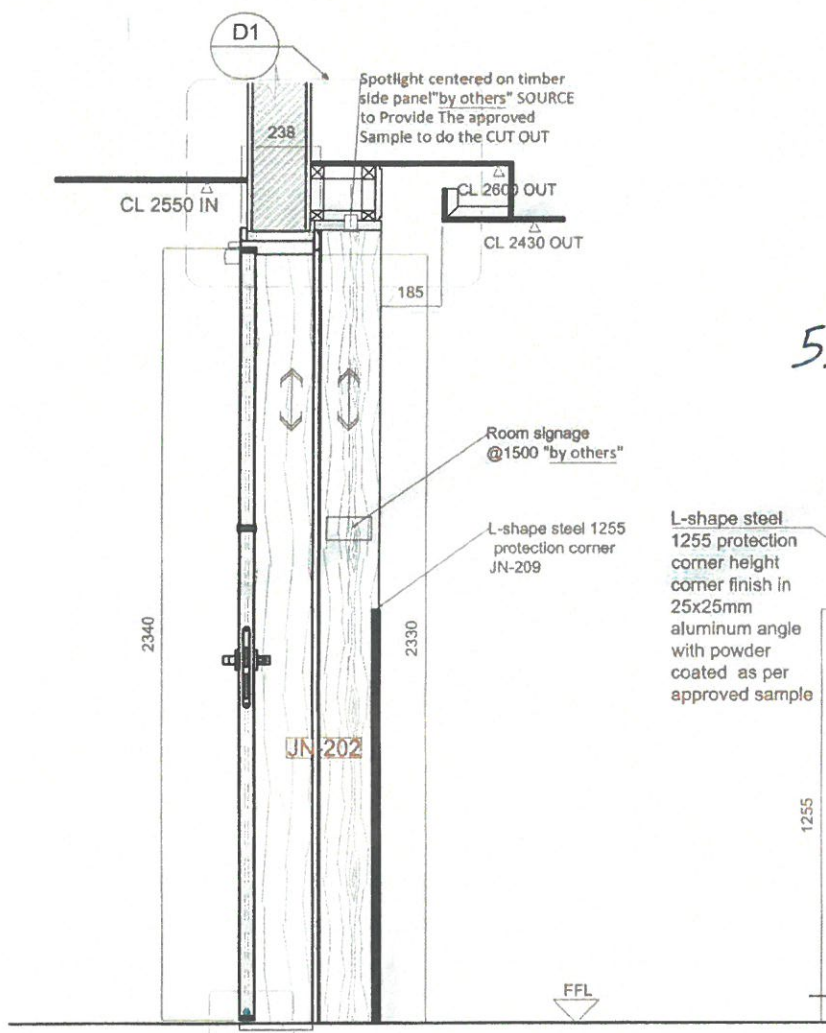

Project
Hyatt Regency Hotel
NG-Lagos-Ikeja

Owner

Date	Description
01-09-2023	A FOR APPROVAL
25-10-2023	B FOR APPROVAL
18-12-2023	C FOR APPROVAL

CORRIDOR/DOOR WALL PANELING TYPE E

4-E mir-2

For Approval

Project No. : NG23 - Hyatt Regency Hotel
Scale : A3 = 1 : 25
Drawn by : Damil
Checked : Kinan
Cad File : CAD File

Sheet title
Corridor Cladding Type E
Shop Drawing
Typical Floor 1-6

Dwg No. D&C-17 No. C

D2 SC1 Section

A outside view
D&C-17